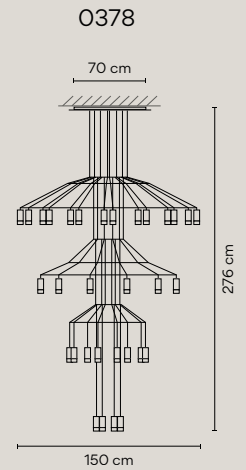

Wireflow chandeliers offer designs that are at once presence and absence. Featuring an intricate arrangement of fine black, electrical cables tipped with LED light terminals, its three-dimensional forms represent a contemporary reinterpretation of the traditional chandelier. Though substantial in size, its airy outline creates a feeling of transparency. Wireflow is available in a choice of 20, 42, and 43 diffusers.

● 04 Black (RAL 9005)

Diffuser: Pressed-glass.
Body: Aluminum.
Rods and Canopy: Steel.

LED 2700 K. CRI>80. 109 lm/W.
Dimming: DALI, 1-10V, Push.

Personalization options available
- Configuration layout at vibia.com
- LED 3000 K / 4000 K
- Dimming: Casambi
Request more information.

20 LEDs

42 LEDs

43 LEDs