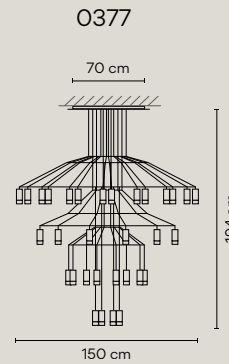

Wireflow chandeliers offer designs that are at once presence and absence. Featuring an intricate arrangement of fine black, electrical cables tipped with LED light terminals, its three-dimensional forms represent a contemporary reinterpretation of the traditional chandelier. Though substantial in size, its airy outline creates a feeling of transparency. Wireflow is available in a choice of 20, 42, and 43 diffusers.

● 04 Black (RAL 9005)

Diffuser: Pressed-glass.
Body: Aluminum.
Rods and Canopy: Steel.

LED 2700 K. CRI>80. 109 lm/W.
Dimming: DALI, 1-10V, Push.

Personalization options available
- Configuration layout at vibia.com
- LED 3000 K / 4000 K
- Dimming: Casambi
Request more information.

20 LEDs

42 LEDs

43 LEDs