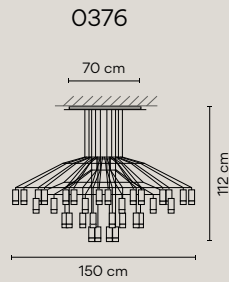

Wireflow chandeliers offer designs that are at once presence and absence. Featuring an intricate arrangement of fine black, electrical cables tipped with LED light terminals, its three-dimensional forms represent a contemporary reinterpretation of the traditional chandelier. Though substantial in size, its airy outline creates a feeling of transparency. Wireflow is available in a choice of 20, 42, and 43 diffusers.

● 04 Black (RAL 9005)

Diffuser: Pressed-glass.
Body: Aluminum.
Rods and Canopy: Steel.

LED 2700 K. CRI>80. 109 lm/W.
Dimming: DALI, 1-10V, Push.

Personalization options available
- Configuration layout at vibia.com
- LED 3000 K / 4000 K
- Dimming: Casambi
Request more information.

20 LEDs

42 LEDs

43 LEDs