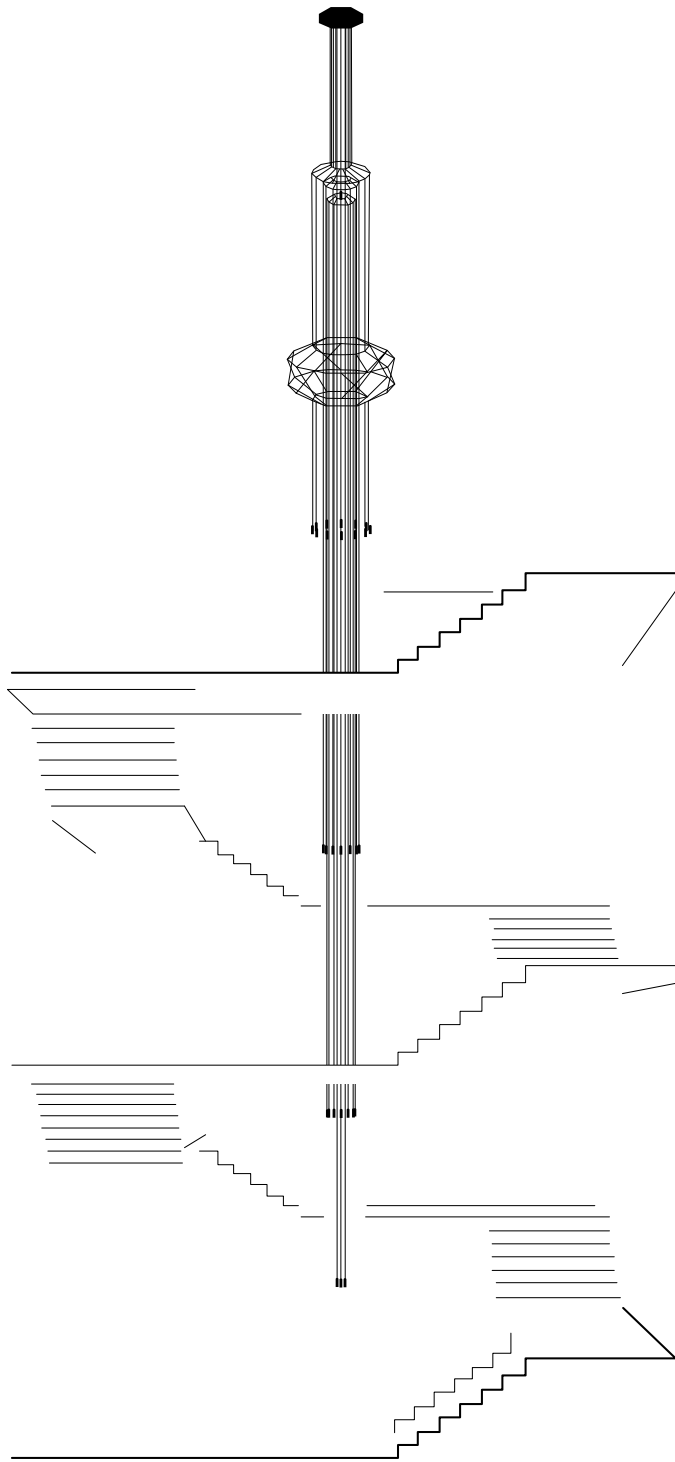

# Wireflow Chandelier

Design by Arik Levy.

Wireflow is a collection of hanging lights that are at once presence and absence. Featuring slender black, electrical cables tipped with LED light terminals, its three-dimensional forms represent a contemporary reinterpretation of the traditional chandelier.

Grandeur amplified. A focal point is created with Wireflow Chandelier for large spaces with this revamp of the classic chandelier. Large scale luminaire options based on project needs with height adjustability.

Select your favorites and personalize the height at [vibia.com](https://www.vibia.com)

Wireflow chandeliers offer designs that are at once presence and absence. Featuring an intricate arrangement of fine black, electrical cables tipped with LED light terminals, its three-dimensional forms represent a contemporary reinterpretation of the traditional chandelier. Though substantial in size, its airy outline creates a feeling of transparency. Wireflow is available in a choice of 20, 42, and 43 diffusers.

● 04 Black (RAL 9005)

Diffuser: Pressed-glass.  
 Body: Aluminum.  
 Rods and Canopy: Steel.

LED 2700 K. CRI>80. 109 lm/W.  
 Dimming: DALI, 1-10V, Push.

**Personalization options available**  
 - Configuration layout at [vibia.com](http://vibia.com)  
 - LED 3000 K / 4000 K  
 - Dimming: Casambi  
 Request more information.