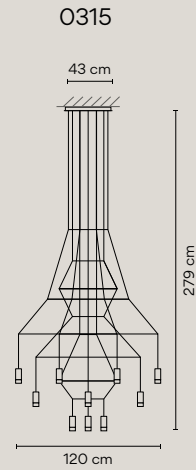

Wireflow chandeliers offer designs that are at once presence and absence. Featuring an intricate arrangement of fine black, electrical cables tipped with LED light terminals, its three-dimensional forms represent a contemporary reinterpretation of the traditional chandelier. Though substantial in size, its airy outline creates a feeling of transparency. Wireflow is available in a choice of 20, 42, and 43 diffusers.

● 04 Black (RAL 9005)

Diffuser: Pressed-glass.
Body: Aluminum.
Rods and Canopy: Steel.

LED 2700 K. CRI>80. 109 lm/W.
Dimming: DALI, 1-10V, Push.

Personalization options available
- Configuration layout at vibia.com
- LED 3000 K / 4000 K
- Dimming: Casambi
Request more information.

20 LEDs